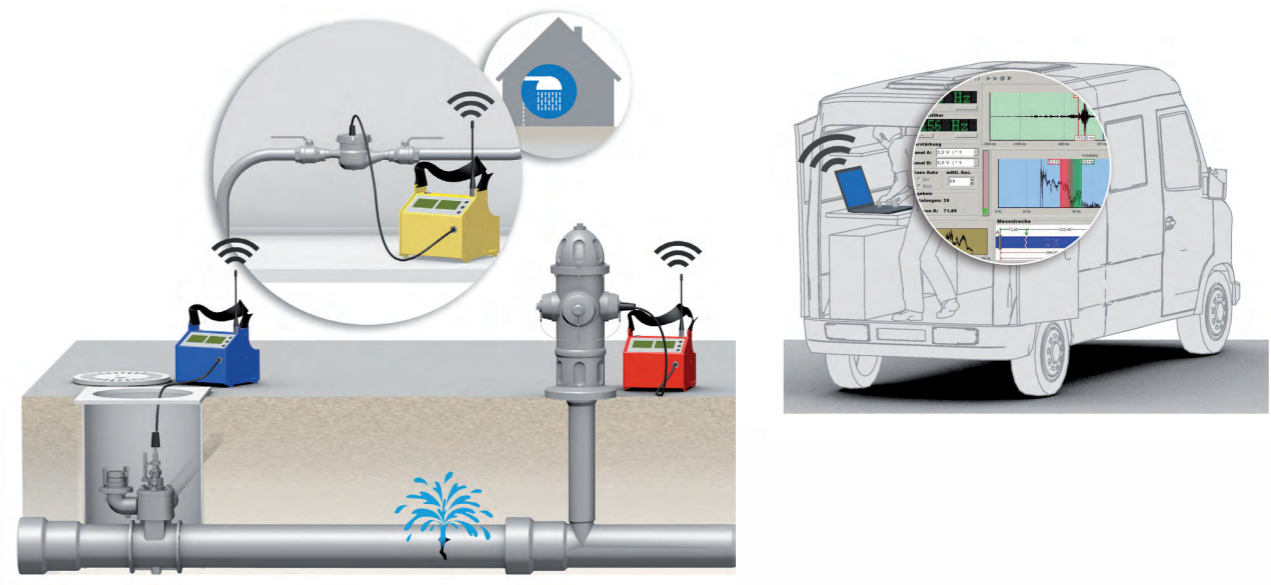

House connections
Distribution pipelines
Trunk main pipelines
Transmission main pipelines

Lokal 200 PC

Portable professional correlator

HIGH-PERFORMANCE CORRELATOR COMBINED WITH A PC SOFTWARE
 INSTALLED IN A SHOCK-RESISTANT ABS CASE
 AN INTERNAL BATTERY ENSURES EXTENDED OPERATION TIME

EQUIPMENT

APPLICATION

- Installing the transmitters - MB 6 and sensors - at pre-located fixtures
- 3-point-FFT correlation with third MB 6 (yellow) possible
- Confirming and pinpointing the leakage with a listening device and a ground microphone e.g. Aqua M300 (page 36/37), Aqua M200 (page 38/39), Aqua M100 (page 40/41)